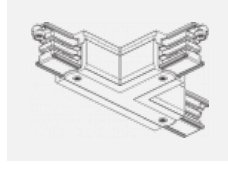

XTS39-1, grey
T-feed, gray