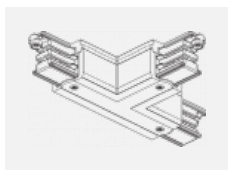

XTS40-2, black
T-feed, black