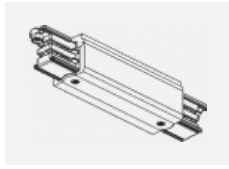

XTS14-3, white
Middle feed, white