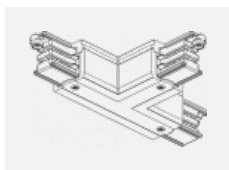

XTS39-3, white
T-feed, white