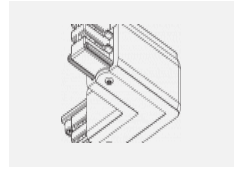

XTS35-2, black
L-feed, black