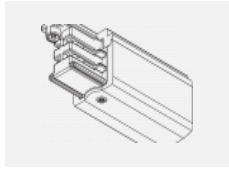

XTS12-1, grey
End feed, gray