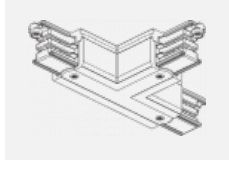

XTS36-1, grey
T-feed, gray