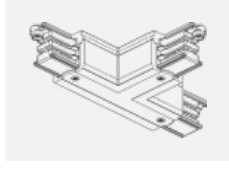

XTS37-3, white
T-feed, white