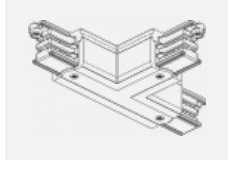

XTS36-2, black
T-feed, black