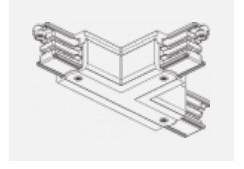

XTS39-2, black
T-feed, black