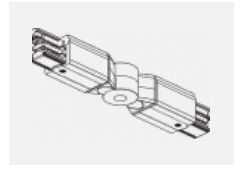

XTS24-2, black
Adjustable corner
connector, black