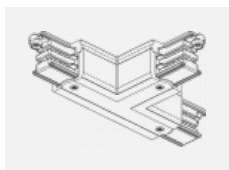

XTS40-1, grey
T-feed, gray