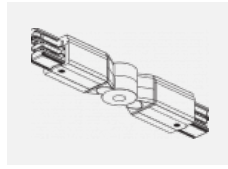

XTS24-1, grey
Adjustable corner
connector, gray