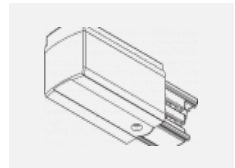

XTSC611-2, black
End feed DALI, black