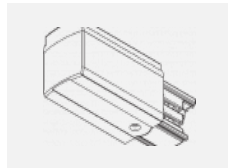

XTSC611-1, grey
End feed DALI, gray