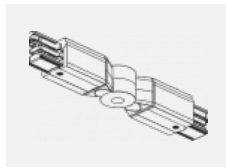

XTS24-3, white