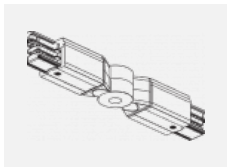

XTS24-2, black