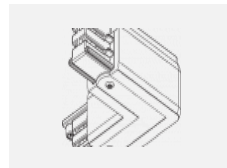

XTS34-1, grey