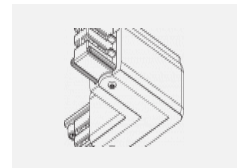

XTS34-2, black