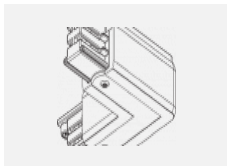

XTS35-2, black