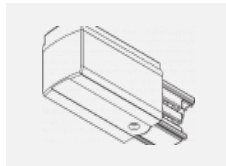

XTSC611-3, white