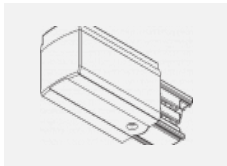

XTSC611-2, black