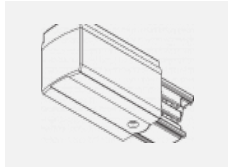

XTSC611-2, black