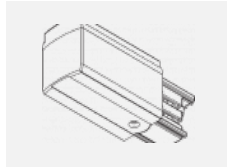

XTSC611-3, white