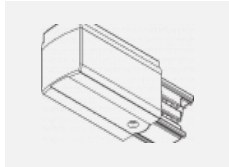

XTSC611-1, grey