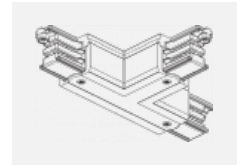

XTS36-2, black