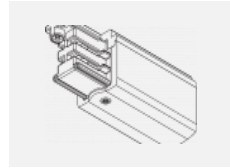

XTS12-2, black