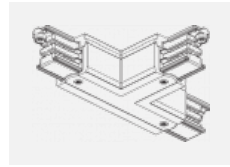

XTS36-2, black