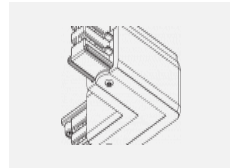

XTS34-2, black