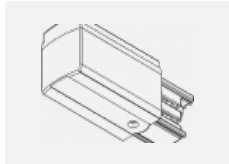

XTSC611-1, grey