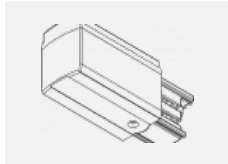

XTSC611-2, black