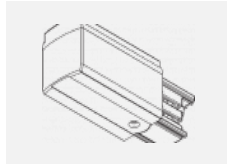

XTSC611-3, white