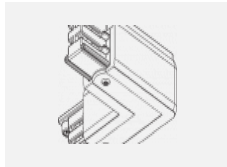

XTS35-1, grey