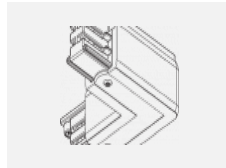

XTS34-1, grey