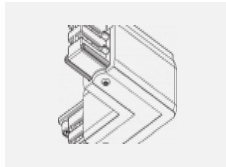

XTS35-2, black