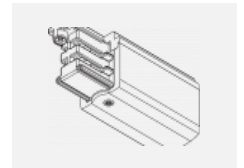

XTS12-2, black