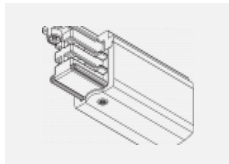

XTS12-3, white