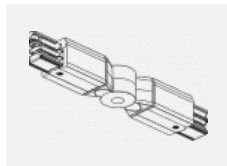

XTS24-3, white