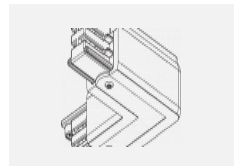

XTS34-2, black