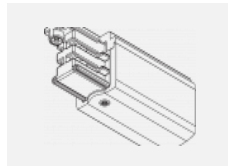

XTS12-1, grey