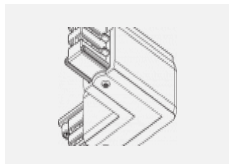

XTS34-3, white