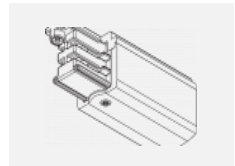

XTS12-2, black