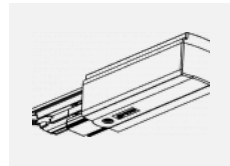

XTSC612-2, black