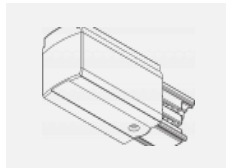

XTS11-3, white