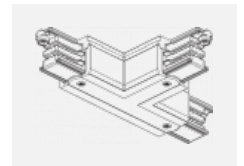

XTS36-2, black