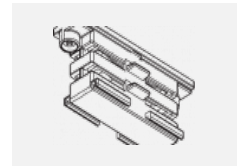

XTS21-2, black