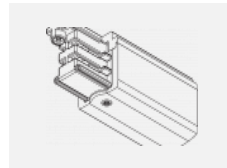

XTS12-1, grey