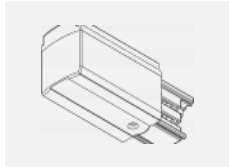

XTS11-1, grey