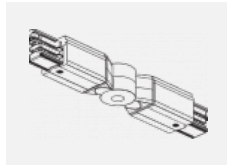

XTS24-3, white