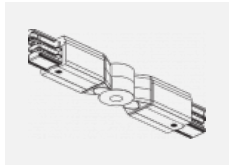

XTS24-1, grey