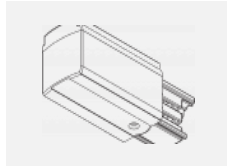

XTS11-3, white