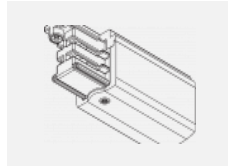

XTS12-1, grey