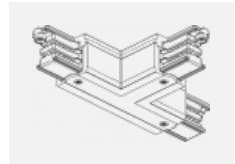

XTS36-2, black