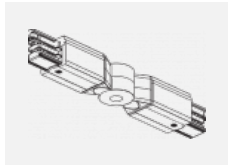

XTS24-2, black