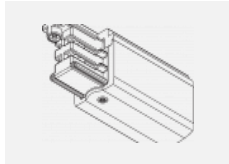

XTS12-3, white