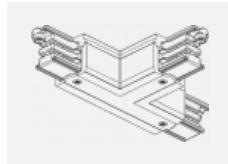

XTS36-1, grey