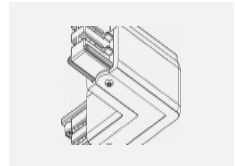

XTS34-2, black