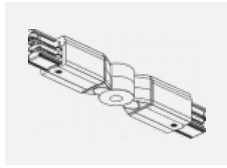

XTS24-1, grey