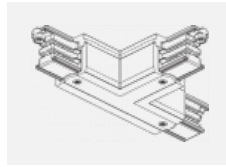

XTS36-1, grey