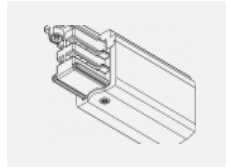

XTS12-1, grey