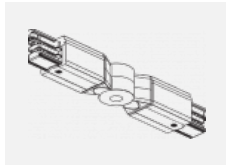

XTS24-2, black