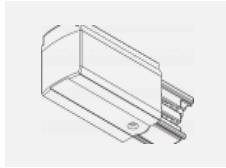

XTS11-2, black