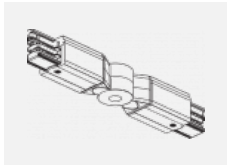

XTS24-2, black