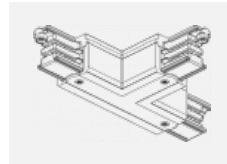

XTS36-1, grey