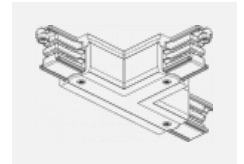

XTS36-2, black