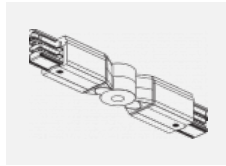

XTS24-3, white