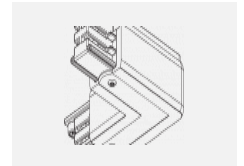

XTS34-2, black