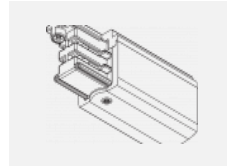

XTS12-1, grey