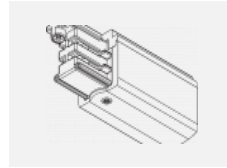

XTS12-1, grey