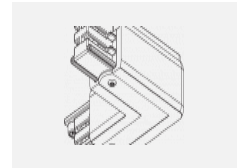

XTS34-2, black