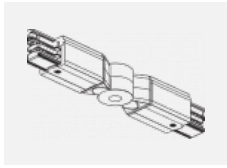

XTS24-2, black