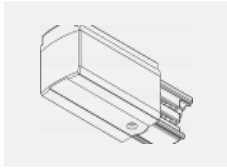

XTS11-2, black