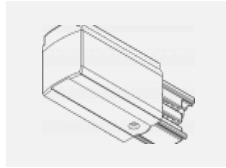

XTS11-3, white