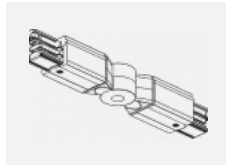

XTS24-3, white