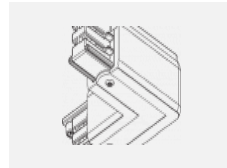

XTS34-1, grey