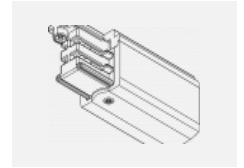

XTS12-2, black