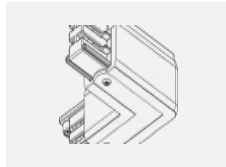

XTS35-3, white