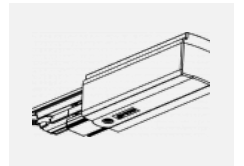

XTSC612-2, black