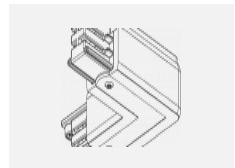

XTS34-2, black