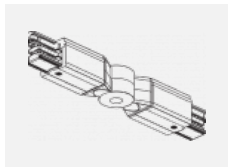

XTS24-2, black