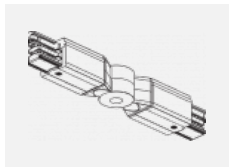

XTS24-1, grey