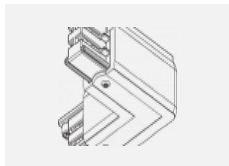

XTS34-3, white