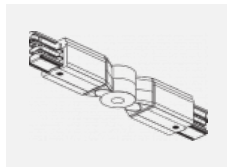

XTS24-3, white