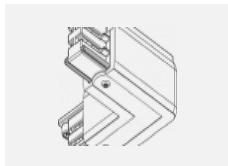

XTS35-2, black