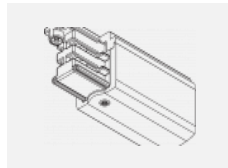

XTS12-1, grey