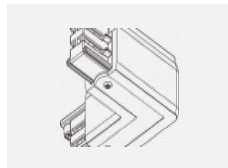

XTS34-1, grey