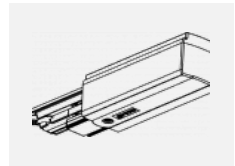

XTSC612-2, black