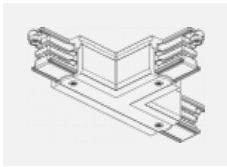

XTS36-3, white