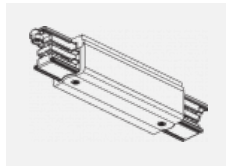

XTS14-3, white