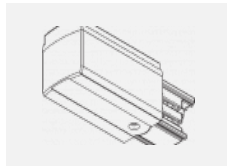

XTSC611-3, white