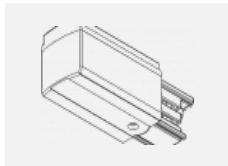

XTSC611-2, black