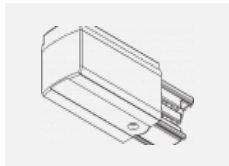

XTSC611-1, grey