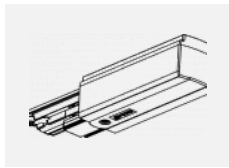

XTSC612-3, white