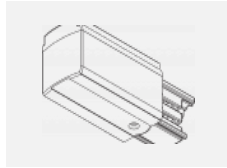

XTS11-3, white