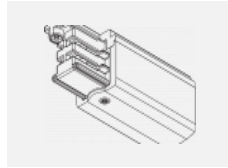

XTS12-1, grey