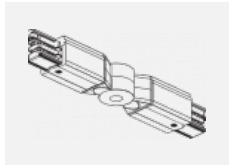

XTS24-1, grey