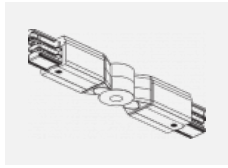

XTS24-2, black