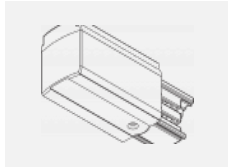

XTS11-2, black