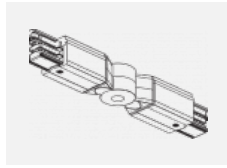

XTS24-3, white