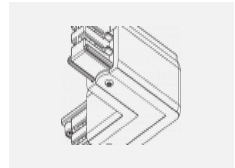

XTS34-2, black