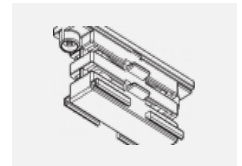

XTS21-2, black