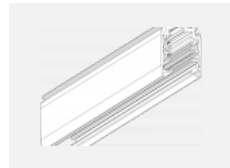

XTSC6100-2, black