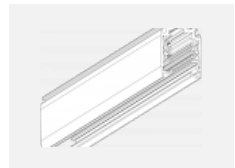

XTSC6200-2, black