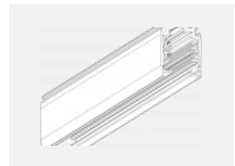

XTSC6300-2, black