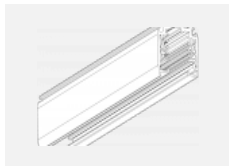

XTSC6200-3, white