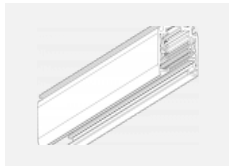

XTSC6100-3, white