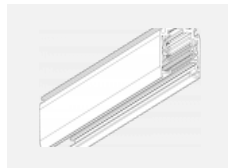

XTSC6200-1, grey