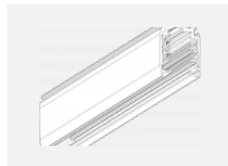

XTSC6300-1, grey