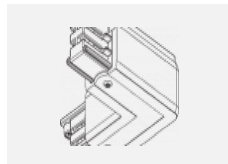

XTS35-2, black