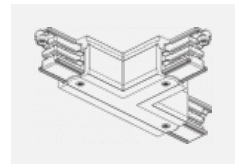

XTS36-2, black