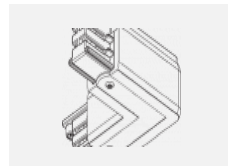

XTS34-1, grey