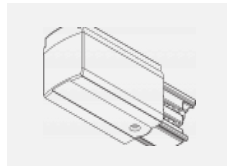

XTS11-3, white