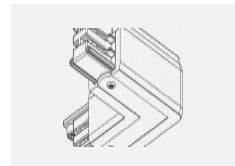

XTS34-2, black