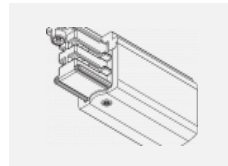

XTS12-1, grey