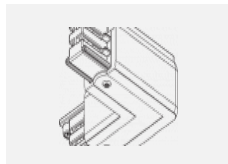

XTS35-1, grey