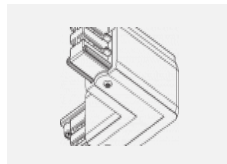

XTS35-3, white