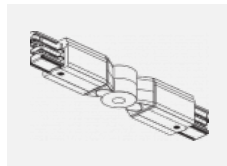

XTS24-3, white