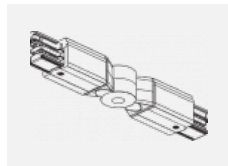

XTS24-2, black