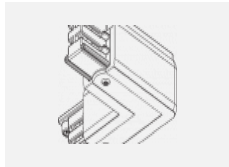

XTS34-3, white