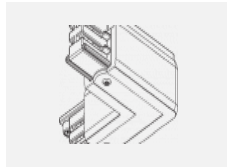

XTS35-3, white