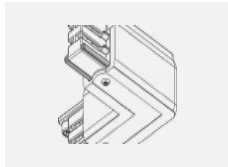

XTS35-2, black