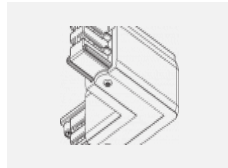

XTS34-1, grey