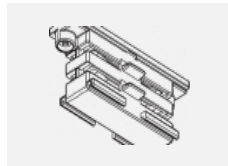

XTS21-1, grey