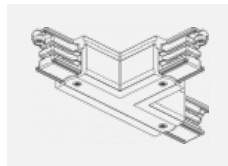

XTS36-1, grey