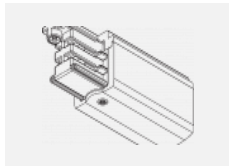

XTS12-3, white