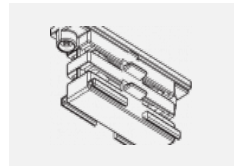

XTS21-2, black