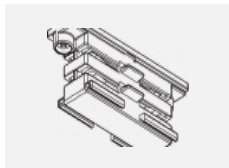

XTS21-3, white