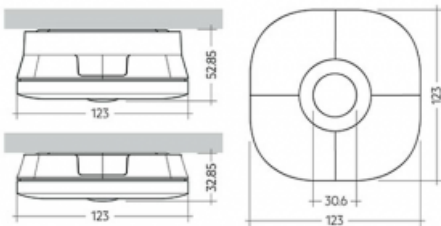

Luminaire

Stret

990-200B-10GGM3P/865, W

The product is only available on request.

Technical drawing

Type of installation	Surface
Light distribution	Direct
Luminaire shape	Rounded
Colour of the luminaires	White
Material	Plastic
Lifetime	L90/B50 50 000 hours
Warranty	5 years
Description of luminaires	Luminaire surface
Dimensions	123 mm × 123 mm × 33 mm
Weight	0.27 kg
Light source	LED MODUL
Type of optical system	Clear cover
Luminous flux*	206 lm
Colour Temperature	6500 K cool white
Luminous efficacy	82 lm/W
Colour rendering index	80
Luminaire power input*	2.5 W
Electrical voltage	220-240V
Frequency	50/60Hz