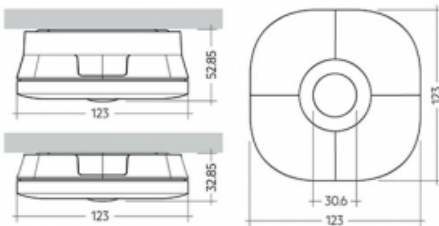

Luminaire

Stret

990-200B-10GGM3P/865, W

The product is only available on request.

Technical drawing

Type of installation	Surface
Light distribution	Direct
Luminaire shape	Rounded
Colour of the luminaires	White
Material	Plastic
Lifetime	L90/B50 50 000 hours
Warranty	60 months
Description of luminaires	Luminaire surface
Dimensions	123 mm × 123 mm × 33 mm
Weight	0.27 kg
Light source	LED MODUL
Type of optical system	Clear cover
Luminous flux	206 lm ± 0 %
Colour Temperature	6500 K cool white
Luminous efficacy	82 lm/W
Colour rendering index	80
Luminaire power input	2.5 W ± 0 %
Connection of the luminaires	DALI EM PRO emergency 3h
Electrical voltage	220-240V
Frequency	50/60Hz