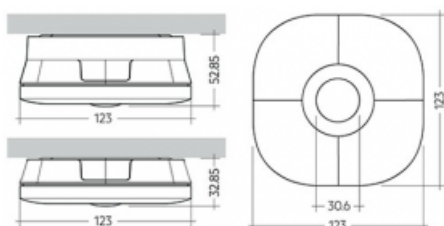

Luminaire

Stret

990-200B-10GGM3/865, W

The product is only available on request.

Technical drawing

Type of installation	Surface
Light distribution	Direct
Luminaire shape	Rounded
Colour of the luminaires	White
Material	Plastic
Lifetime	L90/B50 50 000 hours
Warranty	60 months
Description of luminaires	Luminaire surface
Dimensions	123 mm × 123 mm × 33 mm
Light source	LED MODUL
Type of optical system	Clear cover
Luminous flux	206 lm ± 0 %
Colour Temperature	6500 K cool white
Luminous efficacy	82 lm/W
Colour rendering index	80
Luminaire power input	2.5 W ± 0 %
Connection of the luminaires	Electronic ballast non-dimmable with 3h emergency
Electrical voltage	220-240V
Frequency	50/60Hz