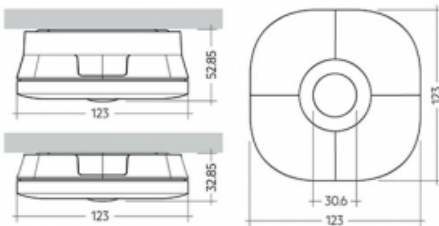

Luminaire

Stret

990-200B-10GGM3/865, W

The product is only available on request.

Technical drawing

Type of installation	Surface
Light distribution	Direct
Luminaire shape	Rounded
Colour of the luminaires	White
Material	Plastic
Lifetime	L90/B50 50 000 hours
Warranty	5 years
Description of luminaires	Luminaire surface
Dimensions	123 mm × 123 mm × 33 mm
Light source	LED MODUL
Type of optical system	Clear cover
Luminous flux*	206 lm
Colour Temperature	6500 K cool white
Luminous efficacy	82 lm/W
Colour rendering index	80
Luminaire power input*	2.5 W
Connection of the luminaires	ON/OFF + 3h emergency
Electrical voltage	220-240V
Frequency	50/60Hz