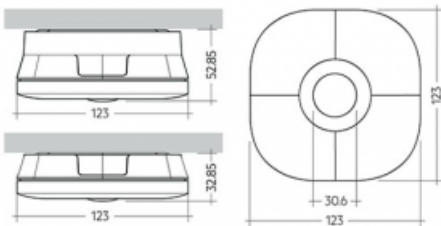

Luminaire

Stret

990-200B-10GGM3/865, B

The product is only available on request.

Type of installation	Surface
Light distribution	Direct
Luminaire shape	Rounded
Colour of the luminaires	Black
Material	Plastic
Lifetime	L90/B50 50 000 hours
Warranty	5 years
Description of luminaires	Luminaire surface
Dimensions	123 mm × 123 mm × 33 mm
Light source	LED MODUL
Type of optical system	Clear cover
Luminous flux*	206 lm
Colour Temperature	6500 K cool white
Luminous efficacy	82 lm/W
Colour rendering index	80
Luminaire power input*	2.5 W
Connection of the luminaires	ON/OFF + 3h emergency
Electrical voltage	220-240V
Frequency	50/60Hz

Technical drawing

CE IP 20

*±10 %