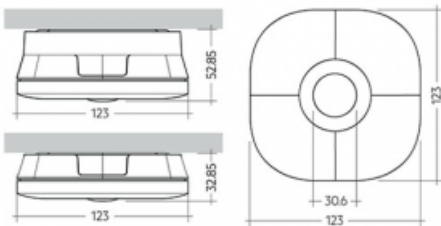

Luminaire

Stret

990-200B-10GGM3/865, B

The product is only available on request.

Technical drawing

Type of installation	Surface
Light distribution	Direct
Luminaire shape	Rounded
Colour of the luminaires	Black
Material	Plastic
Lifetime	L90/B50 50 000 hours
Warranty	60 months
Description of luminaires	Luminaire surface
Dimensions	123 mm × 123 mm × 33 mm
Light source	LED MODUL
Type of optical system	Clear cover
Luminous flux	206 lm ± 0 %
Colour Temperature	6500 K cool white
Luminous efficacy	82 lm/W
Colour rendering index	80
Luminaire power input	2.5 W ± 0 %
Connection of the luminaires	Electronic ballast non-dimmable with 3h emergency
Electrical voltage	220-240V
Frequency	50/60Hz