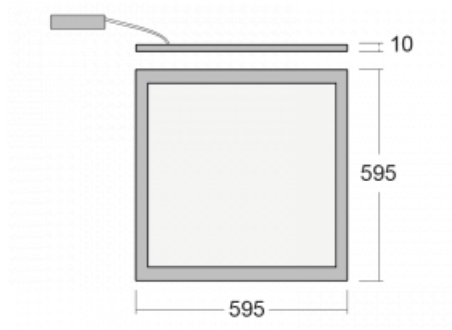

# Pleki

**910-0001-10GGM3/840, W**

The product is only available on request.

**Technical drawing**

Type of installation	Recessed, Suspended
Light distribution	Direct
Luminaire shape	Angular
Colour of the luminaires	White
Material	Aluminium
Lifetime	L90/B50 54 000 hours
Warranty	60 months
Description of luminaires	Luminaire recessed/suspended
Dimensions	595 mm × 595 mm × 10 mm
Weight	4 kg