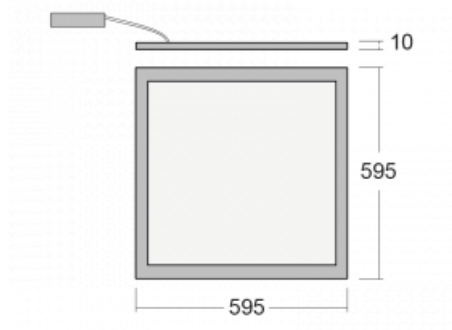

Luminaire

Pleki

910-000I-10GGM3/830, W

The product is only available on request.

Technical drawing

Type of installation	Recessed, Suspended
Light distribution	Direct
Luminaire shape	Angular
Colour of the luminaires	White
Material	Aluminium
Lifetime	L90/B50 54 000 hours
Warranty	5 years
Description of luminaires	Luminaire recessed/suspended
Dimensions	595 mm × 595 mm × 10 mm
Type of optical system	Microprisma
Luminous flux*	3800 lm
Colour Temperature	3000 K warm white
Luminous efficacy	127 lm/W
Colour rendering index	80
Luminaire power input*	30 W
Connection of the luminaires	ON/OFF + 3h emergency
Electrical voltage	220-240V
Frequency	50/60Hz