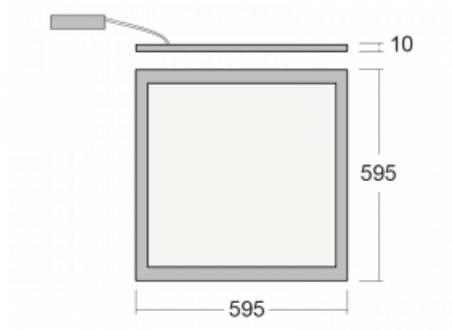

Luminaire

Pleki

910-000I-10GGM3/830, W

The product is only available on request.

Technical drawing

Type of installation	Recessed, Suspended
Light distribution	Direct
Luminaire shape	Angular
Colour of the luminaires	White
Material	Aluminium
Lifetime	L90/B50 54 000 hours
Warranty	60 months
Description of luminaires	Luminaire recessed/suspended
Dimensions	595 mm × 595 mm × 10 mm
Type of optical system	Microprisma
Luminous flux	3800 lm ± 10 %
Colour Temperature	3000 K warm white
Luminous efficacy	127 lm/W
Colour rendering index	80
Luminaire power input	30 W ± 10 %
Connection of the luminaires	Electronic ballast non-dimmable with 3h emergency
Electrical voltage	220-240V
Frequency	50/60Hz