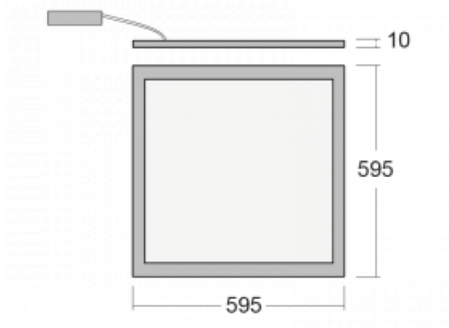

# Pleki

**910-000I-10GGE/840, W**

The product is only available on request.

**Technical drawing**

Type of installation	Recessed, Suspended
Light distribution	Direct
Luminaire shape	Angular
Colour of the luminaires	White
Material	Aluminium
Lifetime	L90/B50 54 000 hours
Warranty	60 months
Description of luminaires	Luminaire recessed/suspended
Dimensions	595 mm × 595 mm × 10 mm
Weight	3.6 kg