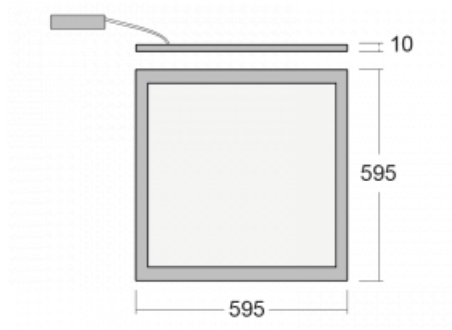

Luminaire

Pleki

910-000I-10GGE/840, W

The product is only available on request.

Technical drawing

Type of installation	Recessed, Suspended
Light distribution	Direct
Luminaire shape	Angular
Colour of the luminaires	White
Material	Aluminium
Lifetime	L90/B50 54 000 hours
Warranty	5 years
Description of luminaires	Luminaire recessed/suspended
Dimensions	595 mm × 595 mm × 10 mm
Weight	3.6 kg