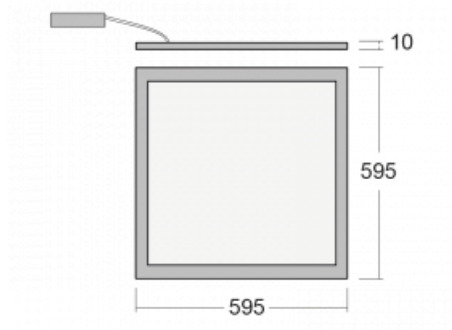

Luminaire

Pleki

910-000I-10GGE/830, W

The product is only available on request.

Technical drawing

Type of installation	Recessed, Suspended
Light distribution	Direct
Luminaire shape	Angular
Colour of the luminaires	White
Material	Aluminium
Lifetime	L90/B50 54 000 hours
Warranty	5 years
Description of luminaires	Luminaire recessed/suspended
Dimensions	595 mm × 595 mm × 10 mm
Type of optical system	Microprisma
Luminous flux*	3800 lm
Colour Temperature	3000 K warm white
Luminous efficacy	127 lm/W
Colour rendering index	80
Luminaire power input*	30 W
Connection of the luminaires	ON/OFF
Electrical voltage	220-240V
Frequency	50/60Hz