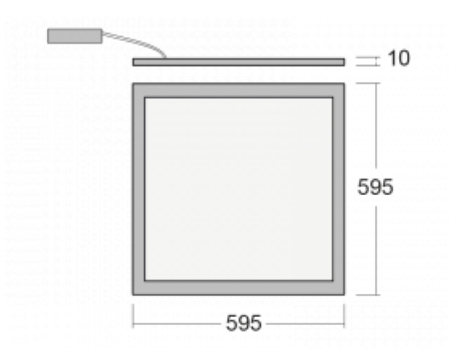

Luminaire

Pleki

910-000I-10GGE/830, W

The product is only available on request.

Technical drawing

Type of installation	Recessed, Suspended
Light distribution	Direct
Luminaire shape	Angular
Colour of the luminaires	White
Material	Aluminium
Lifetime	L90/B50 54 000 hours
Warranty	60 months
Description of luminaires	Luminaire recessed/suspended
Dimensions	595 mm × 595 mm × 10 mm
Type of optical system	Microprisma
Luminous flux	3800 lm ± 10 %
Colour Temperature	3000 K warm white
Luminous efficacy	127 lm/W
Colour rendering index	80
Luminaire power input	30 W ± 10 %
Connection of the luminaires	Electronic ballast non-dimmable
Electrical voltage	220-240V
Frequency	50/60Hz