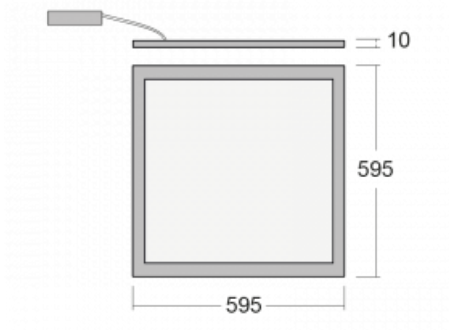

# Pleki

910-000I-10GGD/M3P/840, W

The product is only available on request.

**Technical drawing**

Type of installation	Recessed, Suspended
Light distribution	Direct
Luminaire shape	Angular
Colour of the luminaires	White
Material	Aluminium
Lifetime	L90/B50 54 000 hours
Warranty	5 years
Description of luminaires	Luminaire recessed/suspended
Dimensions	595 mm × 595 mm × 10 mm
Type of optical system	Microprisma
Luminous flux*	3900 lm
Colour Temperature	4000 K cool white
Luminous efficacy	130 lm/W
Colour rendering index	80
Luminaire power input*	30 W
Electrical voltage	220-240V
Frequency	50/60Hz