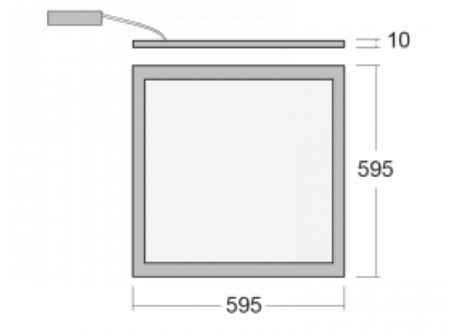

Luminaire

Pleki

910-000I-10GGD/M3P/840, W

The product is only available on request.

Technical drawing

Type of installation	Recessed, Suspended
Light distribution	Direct
Luminaire shape	Angular
Colour of the luminaires	White
Material	Aluminium
Lifetime	L90/B50 54 000 hours
Warranty	60 months
Description of luminaires	Luminaire recessed/suspended
Dimensions	595 mm × 595 mm × 10 mm
Type of optical system	Microprisma
Luminous flux	3900 lm ± 10 %
Colour Temperature	4000 K cool white
Luminous efficacy	130 lm/W
Colour rendering index	80
Luminaire power input	30 W ± 10 %
Connection of the luminaires	DALI dimmable with EM PRO 3h emergency
Electrical voltage	220-240V
Frequency	50/60Hz