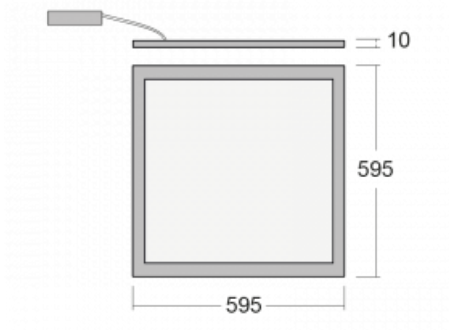

Luminaire

Pleki

910-000I-10GGD/M3P/830, W

The product is only available on request.

Technical drawing

Type of installation	Recessed, Suspended
Light distribution	Direct
Luminaire shape	Angular
Colour of the luminaires	White
Material	Aluminium
Lifetime	L90/B50 54 000 hours
Warranty	5 years
Description of luminaires	Luminaire recessed/suspended
Dimensions	595 mm × 595 mm × 10 mm
Type of optical system	Microprisma
Luminous flux*	3800 lm
Colour Temperature	3000 K warm white
Luminous efficacy	127 lm/W
Colour rendering index	80
Luminaire power input*	30 W
Electrical voltage	220-240V
Frequency	50/60Hz