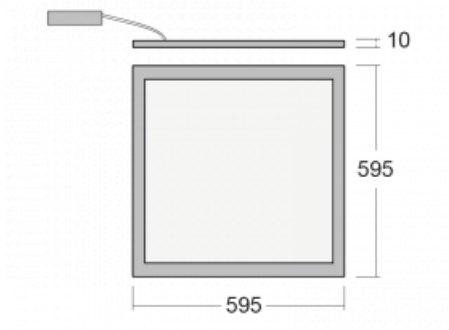

# Pleki

**910-000I-10GGD/M3P/830, W**

The product is only available on request.

**Technical drawing**

Type of installation	Recessed, Suspended
Light distribution	Direct
Luminaire shape	Angular
Colour of the luminaires	White
Material	Aluminium
Lifetime	L90/B50 54 000 hours
Warranty	60 months
Description of luminaires	Luminaire recessed/suspended
Dimensions	595 mm × 595 mm × 10 mm
Type of optical system	Microprisma
Luminous flux	3800 lm ± 10 %
Colour Temperature	3000 K warm white
Luminous efficacy	127 lm/W
Colour rendering index	80
Luminaire power input	30 W ± 10 %
Connection of the luminaires	DALI dimmable with EM PRO 3h emergency
Electrical voltage	220-240V
Frequency	50/60Hz