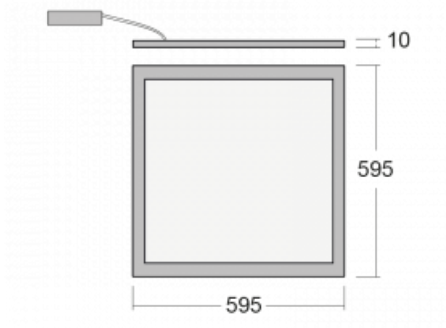

Luminaire

Pleki

910-000I-10GGD/M3/840, W

The product is only available on request.

Technical drawing

Type of installation	Recessed, Suspended
Light distribution	Direct
Luminaire shape	Angular
Colour of the luminaires	White
Material	Aluminium
Lifetime	L90/B50 54 000 hours
Warranty	60 months
Description of luminaires	Luminaire recessed/suspended
Dimensions	595 mm × 595 mm × 10 mm
Weight	3.5 kg