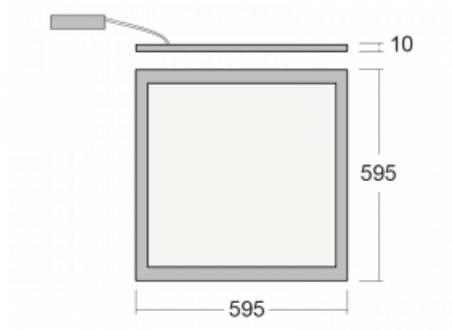

## Technical drawing

Type of installation	Recessed, Suspended
Light distribution	Direct
Luminaire shape	Angular
Colour of the luminaires	White
Material	Aluminium
Lifetime	L90/B50 54 000 hours
Warranty	60 months
Description of luminaires	Luminaire recessed/suspended
Dimensions	595 mm × 595 mm × 10 mm
Type of optical system	Microprisma
Luminous flux	3800 lm ± 10 %
Colour Temperature	3000 K warm white
Luminous efficacy	127 lm/W
Colour rendering index	80
Luminaire power input	30 W ± 10 %
Connection of the luminaires	DALI dimmable with 3h emergency
Electrical voltage	220-240V
Frequency	50/60Hz