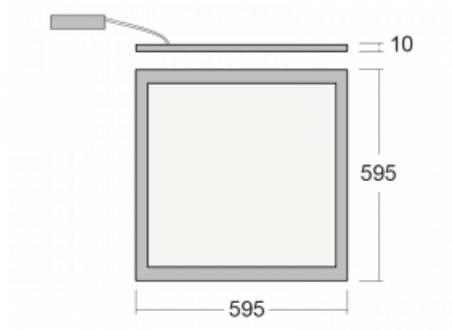

## Technical drawing

Type of installation	Recessed, Suspended
Light distribution	Direct
Luminaire shape	Angular
Colour of the luminaires	White
Material	Aluminium
Lifetime	L90/B50 54 000 hours
Warranty	60 months
Description of luminaires	Luminaire recessed/suspended
Dimensions	595 mm × 595 mm × 10 mm
Weight	3.7 kg