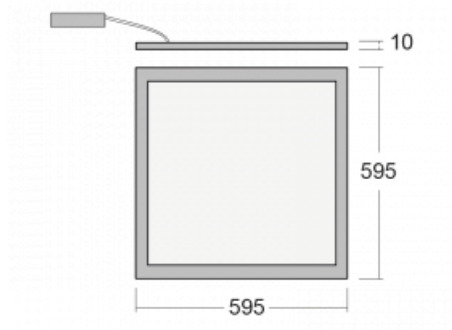

Luminaire

Pleki

910-000I-10GGD/830, W

The product is only available on request.

Technical drawing

Type of installation	Recessed, Suspended
Light distribution	Direct
Luminaire shape	Angular
Colour of the luminaires	White
Material	Aluminium
Lifetime	L90/B50 54 000 hours
Warranty	5 years
Description of luminaires	Luminaire recessed/suspended
Dimensions	595 mm × 595 mm × 10 mm
Type of optical system	Microprisma
Luminous flux*	3800 lm
Colour Temperature	3000 K warm white
Luminous efficacy	127 lm/W
Colour rendering index	80
Luminaire power input*	30 W
Connection of the luminaires	DALI
Electrical voltage	220-240V
Frequency	50/60Hz