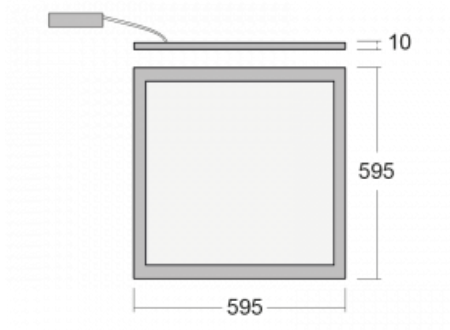

Luminaire

Pleki

910-000I-10GGD/830, W

The product is only available on request.

Technical drawing

Type of installation	Recessed, Suspended
Light distribution	Direct
Luminaire shape	Angular
Colour of the luminaires	White
Material	Aluminium
Lifetime	L90/B50 54 000 hours
Warranty	60 months
Description of luminaires	Luminaire recessed/suspended
Dimensions	595 mm × 595 mm × 10 mm
Type of optical system	Microprisma
Luminous flux	3800 lm ± 10 %
Colour Temperature	3000 K warm white
Luminous efficacy	127 lm/W
Colour rendering index	80
Luminaire power input	30 W ± 10 %
Connection of the luminaires	DALI dimmable
Electrical voltage	220-240V
Frequency	50/60Hz