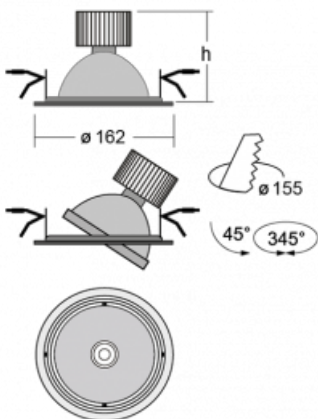

Luminaire

Basi

70-003W-10GJV/M/840, S +
00-00155M3I

The Basi family of luminaires can be described simply – it has perfect light parameters and contains special sources. The high-brightness LEDs with colour rendering of $Ra > 80$ or $Ra > 90$ perfectly illuminates the desired object. That is what makes Basi especially suitable for shopping centres, cultural spaces or car showrooms. The RealColour technology with colour rendering of $Ra > 97$ shows the colours of objects as naturally as daylight. StrongColour will highlight the desired colour and RealWhite will further improve the illumination of white objects. The luminaire is tiltable so if you need to illuminate moving objects, simply direct the luminous flux.

Technical drawing

Type of installation	Recessed
Light distribution	Direct
Luminaire shape	Circular
Colour of the luminaires	Silver
Material	Sheet metal
Lifetime	L80/B20 50 000 hours
Warranty	60 months
Description of luminaires	Luminaire recessed
Dimensions	ø 162 mm × 115 mm
Light source	LED MODUL
Type of optical system	Reflector
Luminous flux	4440 lm ± 10 %
Colour Temperature	4000 K cool white
Luminous efficacy	100 lm/W
MacAdam Light source	3
Colour rendering index	80
Beam angle	62°
Luminaire power input	44.5 W ± 10 %
Connection of the luminaires	Electronic ballast non-dimmable, multiwatt with 3h emergency
Electrical voltage	220-240V
Frequency	50/60Hz

 **CE** IP 20

Curve

Downloads

Installation instructions

Photos