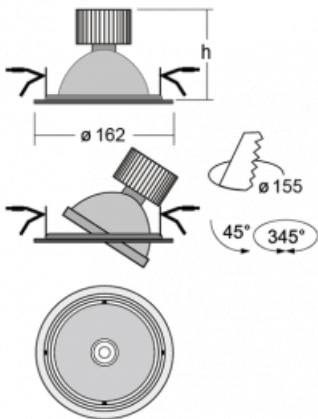

Luminaire

Basi

70-003W-10GJV/M/840, B +
00-00155M3I

The Basi family of luminaires can be described simply – it has perfect light parameters and contains special sources. The high-brightness LEDs with colour rendering of $Ra > 80$ or $Ra > 90$ perfectly illuminates the desired object. That is what makes Basi especially suitable for shopping centres, cultural spaces or car showrooms. The RealColour technology with colour rendering of $Ra > 97$ shows the colours of objects as naturally as daylight. StrongColour will highlight the desired colour and RealWhite will further improve the illumination of white objects. The luminaire is tiltable so if you need to illuminate moving objects, simply direct the luminous flux.

Technical drawing

Type of installation	Recessed
Light distribution	Direct
Luminaire shape	Circular
Colour of the luminaires	Black
Material	Sheet metal
Lifetime	L80/B20 50 000 hours
Warranty	60 months
Description of luminaires	Luminaire recessed
Dimensions	ø 162 mm × 115 mm
Light source	LED MODUL
Type of optical system	Reflector
Luminous flux	4440 lm ± 10 %
Colour Temperature	4000 K cool white
Luminous efficacy	100 lm/W
MacAdam Light source	3
Colour rendering index	80
Beam angle	62°
Luminaire power input	44.5 W ± 10 %
Connection of the luminaires	Electronic ballast non-dimmable, multiwatt with 3h emergency
Electrical voltage	220-240V
Frequency	50/60Hz

 **CE** IP 20

Curve

Downloads

Installation instructions

Photos