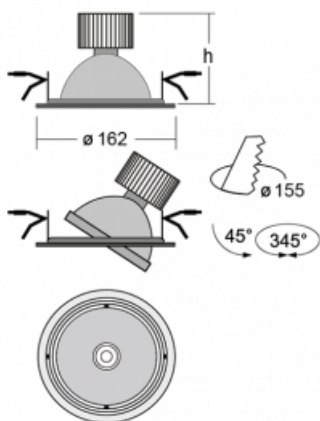

Luminaire

Basi

70-003W-10GJV/M/840, B +
00-00152M

The Basi family of luminaires can be described simply – it has perfect light parameters and contains special sources. The high-brightness LEDs with colour rendering of $Ra > 80$ or $Ra > 90$ perfectly illuminates the desired object. That is what makes Basi especially suitable for shopping centres, cultural spaces or car showrooms. The RealColour technology with colour rendering of $Ra > 97$ shows the colours of objects as naturally as daylight. StrongColour will highlight the desired colour and RealWhite will further improve the illumination of white objects. The luminaire is tiltable so if you need to illuminate moving objects, simply direct the luminous flux.

Technical drawing

Type of installation	Recessed
Light distribution	Direct
Luminaire shape	Circular
Colour of the luminaires	Black
Material	Sheet metal
Lifetime	L80/B20 50 000 hours
Warranty	60 months
Description of luminaires	Luminaire recessed
Dimensions	ø 162 mm × 115 mm
Light source	LED MODUL
Type of optical system	Reflector
Luminous flux	2090 lm ± 10 %
Colour Temperature	4000 K cool white
Luminous efficacy	116 lm/W
MacAdam Light source	3
Colour rendering index	80
Beam angle	62°
Luminaire power input	18 W ± 10 %
Connection of the luminaires	Electronic ballast non-dimmable with 1h emergency
Electrical voltage	220-240V
Frequency	50/60Hz

  IP 20

Curve

Downloads

Installation instructions

Photos