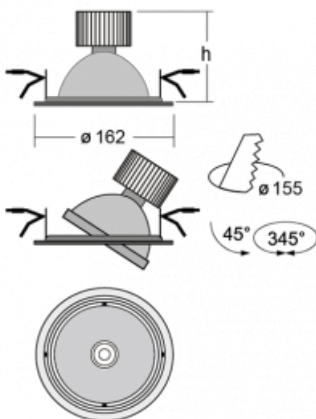

Luminaire

Basi

70-003W-10GJV/830, B +
00-00155DI

The Basi family of luminaires can be described simply – it has perfect light parameters and contains special sources. The high-brightness LEDs with colour rendering of $Ra > 80$ or $Ra > 90$ perfectly illuminates the desired object. That is what makes Basi especially suitable for shopping centres, cultural spaces or car showrooms. The RealColour technology with colour rendering of $Ra > 97$ shows the colours of objects as naturally as daylight. StrongColour will highlight the desired colour and RealWhite will further improve the illumination of white objects. The luminaire is tiltable so if you need to illuminate moving objects, simply direct the luminous flux.

Technical drawing

Type of installation	Recessed
Light distribution	Direct
Luminaire shape	Circular
Colour of the luminaires	Black
Material	Sheet metal
Lifetime	L80/B20 50 000 hours
Warranty	5 years
Description of luminaires	Luminaire recessed
Dimensions	ø 162 mm × 115 mm
Light source	LED MODUL
Type of optical system	Reflector
Luminous flux*	4230 lm
Colour Temperature	3000 K warm white
Luminous efficacy	95 lm/W
MacAdam Light source	3
Colour rendering index	80
Beam angle	62°

Curve

Luminaire power input* 44.5 W

Connection of the luminaires DALI

Electrical voltage 220-240V

Frequency 50/60Hz

☐ CE IP 20

*±10 %

Downloads