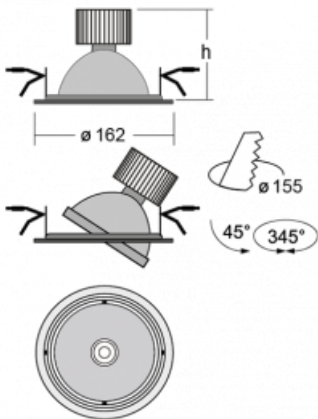

Luminaire

Basi

70-003W-10GHV/M/840, W +
00-00155DI/M

The Basi family of luminaires can be described simply – it has perfect light parameters and contains special sources. The high-brightness LEDs with colour rendering of $Ra > 80$ or $Ra > 90$ perfectly illuminates the desired object. That is what makes Basi especially suitable for shopping centres, cultural spaces or car showrooms. The RealColour technology with colour rendering of $Ra > 97$ shows the colours of objects as naturally as daylight. StrongColour will highlight the desired colour and RealWhite will further improve the illumination of white objects. The luminaire is tiltable so if you need to illuminate moving objects, simply direct the luminous flux.

Technical drawing

Type of installation	Recessed
Light distribution	Direct
Luminaire shape	Circular
Colour of the luminaires	White
Material	Sheet metal
Lifetime	L80/B10 50 000 hours
Warranty	60 months
Description of luminaires	Luminaire recessed
Dimensions	∅ 162 mm × 95 mm
Type of optical system	Reflector
Luminous flux	2770 lm ± 10 %
Colour Temperature	4000 K cool white
Luminous efficacy	113 lm/W
MacAdam Light source	3
Colour rendering index	80
Beam angle	62°
Luminaire power input	24.5 W ± 10 %
Connection of the luminaires	DALI dimmable, multiwatt with 1h emergency
Electrical voltage	220-240V
Frequency	50/60Hz

 **CE** IP 20

Curve

Downloads

Installation instructions

Photos